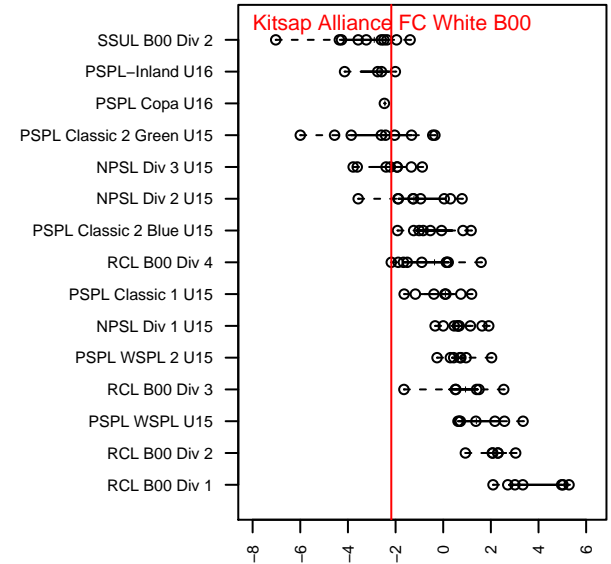

Kitsap Alliance FC White B00

Kitsap Alliance FC
 Silverdale, WA
 B00 total strength=1031
 attack=2.06 defense=2.41
 fall league = RCL B00 Div 4

alt names used:
 Kitsap Alliance FC B00 B
 Kitsap Alliance FC B00 B

Venues played:
 2015 RCL B00 Div 4
 2015 WYS Presidents Cup B00 Division 2

**attack and defense variance (black dot)
relative to other teams
and top 10 in region**

**attack and defense rating
relative to others at age
and all opponents in last 13 months**