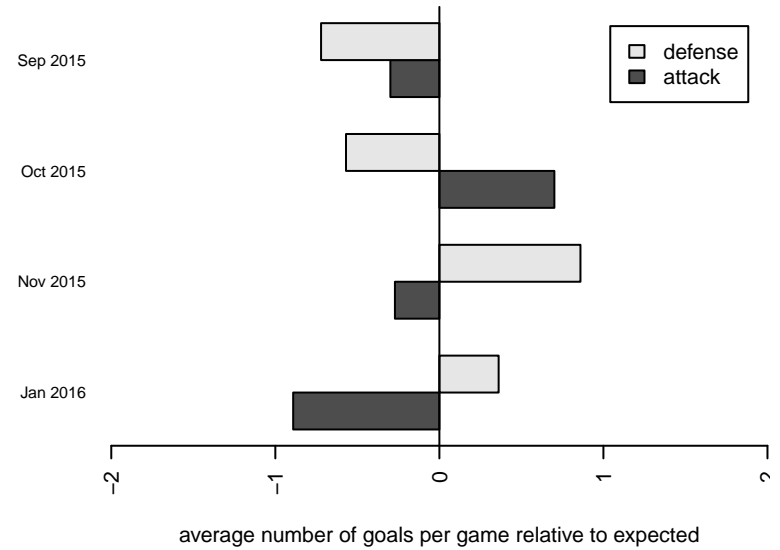

Performance relative to 13 month average