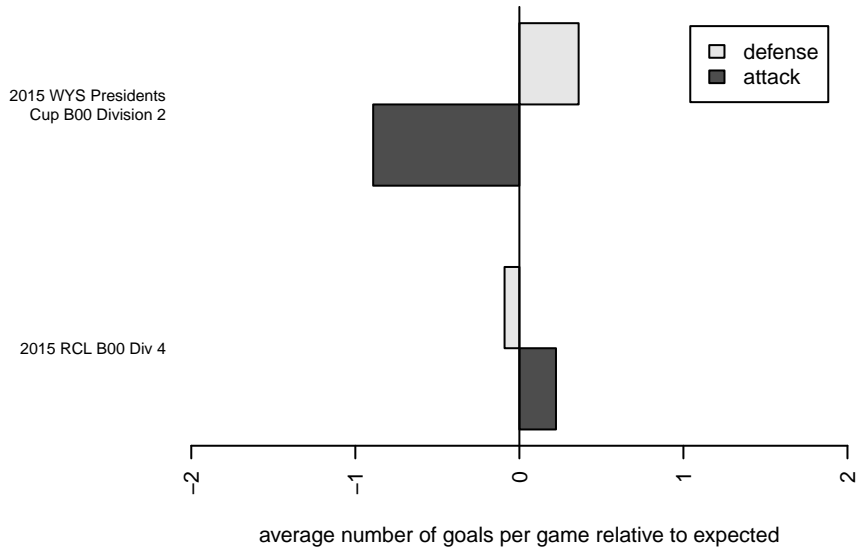

Performance relative to 13 month average