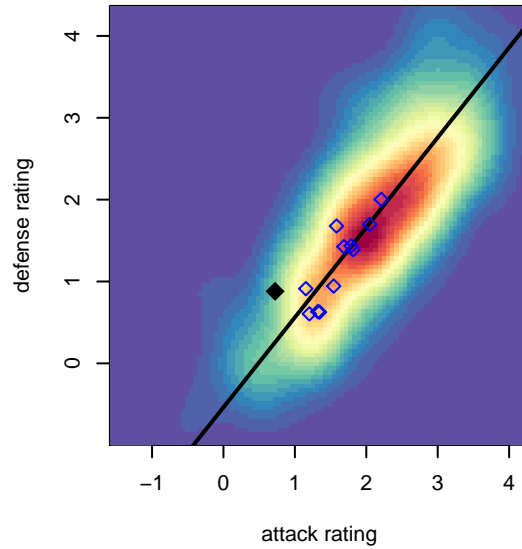

Kitsap Alliance FC White B00

Kitsap Alliance FC
 Silverdale, WA
 B00 total strength=1031
 attack=2.06 defense=2.41
 fall league = RCL B00 Div 4

alt names used:
 Kitsap Alliance FC B00 B
 Kitsap Alliance FC B00 B

Venues played:
 2015 RCL B00 Div 4
 2015 WYS Presidents Cup B00 Division 2

**attack and defense variance (black dot)
relative to other teams
and top 10 in region**

**attack and defense rating
relative to others at age
and all opponents in last 13 months**