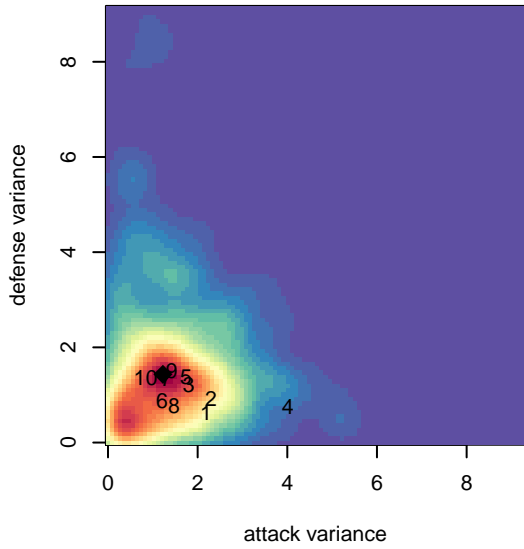

Kitsap Alliance FC White B00

Kitsap Alliance FC
 Silverdale, WA
 B00 total strength=1031
 attack=2.06 defense=2.41
 fall league = RCL B00 Div 4

alt names used:
 Kitsap Alliance FC B00 B
 Kitsap Alliance FC B00 B

Venues played:
 2015 RCL B00 Div 4
 2015 WYS Presidents Cup B00 Division 2

**attack and defense variance (black dot)
relative to other teams
and top 10 in region**

**attack and defense rating
relative to others at age
and all opponents in last 13 months**