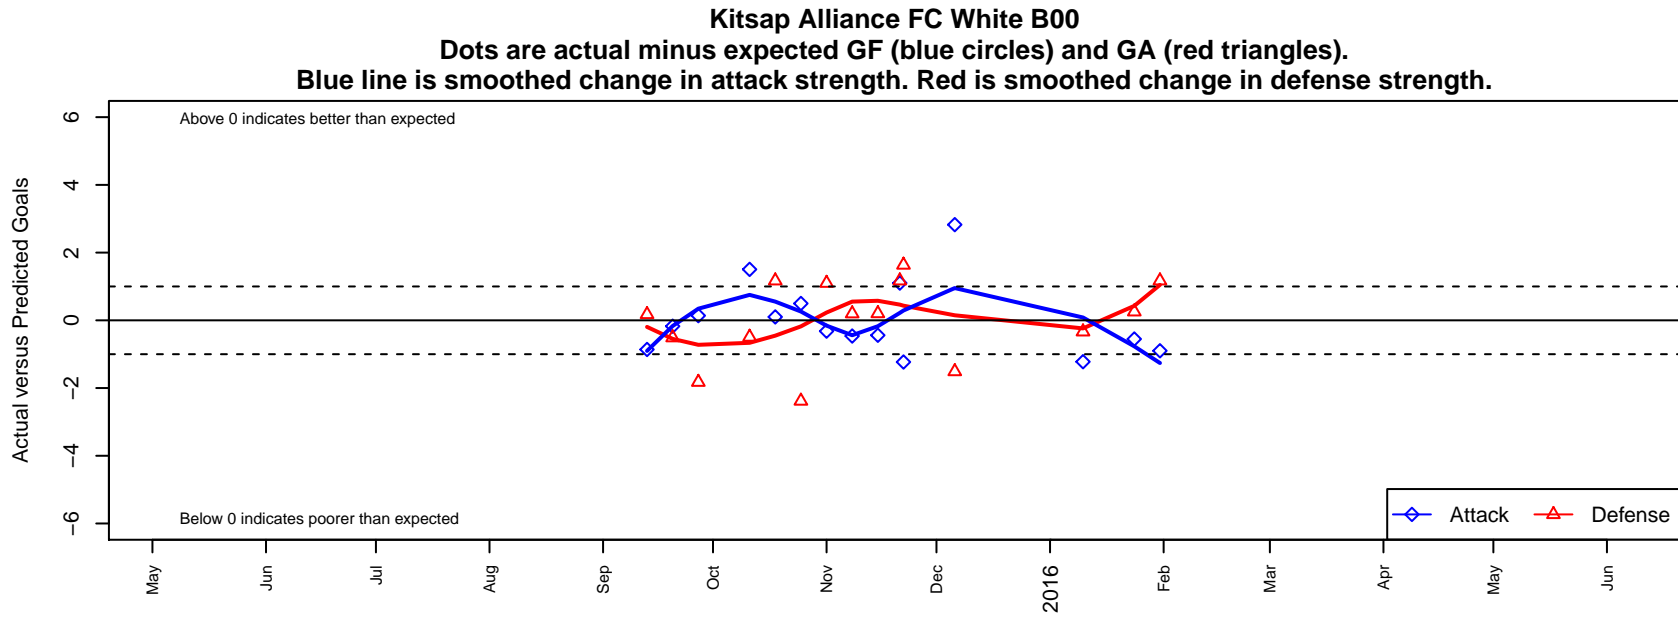

Kitsap Alliance FC White B00

Kitsap Alliance FC
 Silverdale, WA
 B00 total strength=1031
 attack=2.06 defense=2.41
 fall league = RCL B00 Div 4

alt names used:
 Kitsap Alliance FC B00 B
 Kitsap Alliance FC B00 B

Venues played:
 2015 RCL B00 Div 4
 2015 WYS Presidents Cup B00 Division 2

**attack and defense variance (black dot)
relative to other teams
and top 10 in region**

**attack and defense rating
relative to others at age
and all opponents in last 13 months**